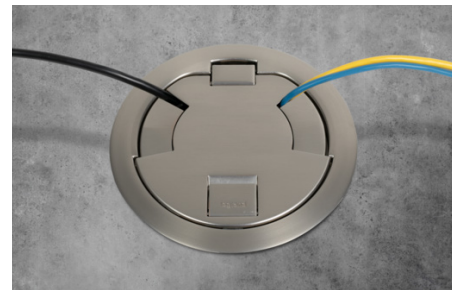

Round Furniture Power Center

- All the power and charging that you need in a small, flush design
- Perfect for tables and upholstered furniture
- Easy-to-install
- Two options:
 - Power outlet with USB-A & USB-C ports
 - Only USB-A & USB-C ports
- Available in white, black or nickel

Desktop Power Center Slim

- Bring power and charging right up to desks and tabletops
- Mounts directly to surfaces and keeps unsightly cord clutter from overwhelming the space
- Elegant designs and colors blend in nicely with any environment and the furniture within it
- Two options:
 - Power outlets with USB-A & USB-C ports
 - Power outlets with USB-A ports
- Available in black or white/gray

Wire Mesh Cable Tray

- The more efficient method to manage cables overhead
- Constructed of precision engineered welded steel wire
- Tested to handle heavy loads of cable, including fiber optic
- Adapts to complex configurations with a fast installation

Solar Charging Kit

- The fastest, easiest way to add USB charging outdoors without the expense of a full construction project
- Facility teams can select any 4" standard light pole and add the Solar Charging Kit
- Three sets of two illuminated USB Type-A ports are protected with a sliding cover, keeping connections safe from all types of weather
- Sustainable power delivery uses a solar panel to provide 3.1 amps of power
- A fully charged station can charge up to 15 fully depleted devices without requiring an additional charge